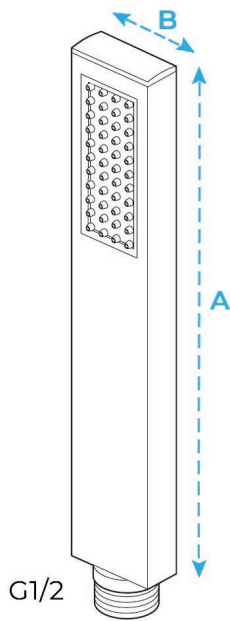

LEO CONTEMPORARY STYLE CHROME FINISH RAIN AND WATERFALL SHOWER HEAD WITH 3 WAY MIXER AND HANDHELD SHOWER SPECS

Specifications

- Finish: Chrome
- Features: Thermostatic 3 way control
- Showerhead Style: Rain Fall & Water Fall Shower head
- Warranty Mount Method: Wall Mount
- Connection: 1/2" US standard

Shower Head Size:

Flow Rate
2.5 GPM / 9.5 LPM (rain Shower);

Hand Shower Size:

The minimum required water pressure is 0.05 MPa (0.5 bar).
Flow rate 2.5 GPM (9.5 LPM).

Mixer Connection: