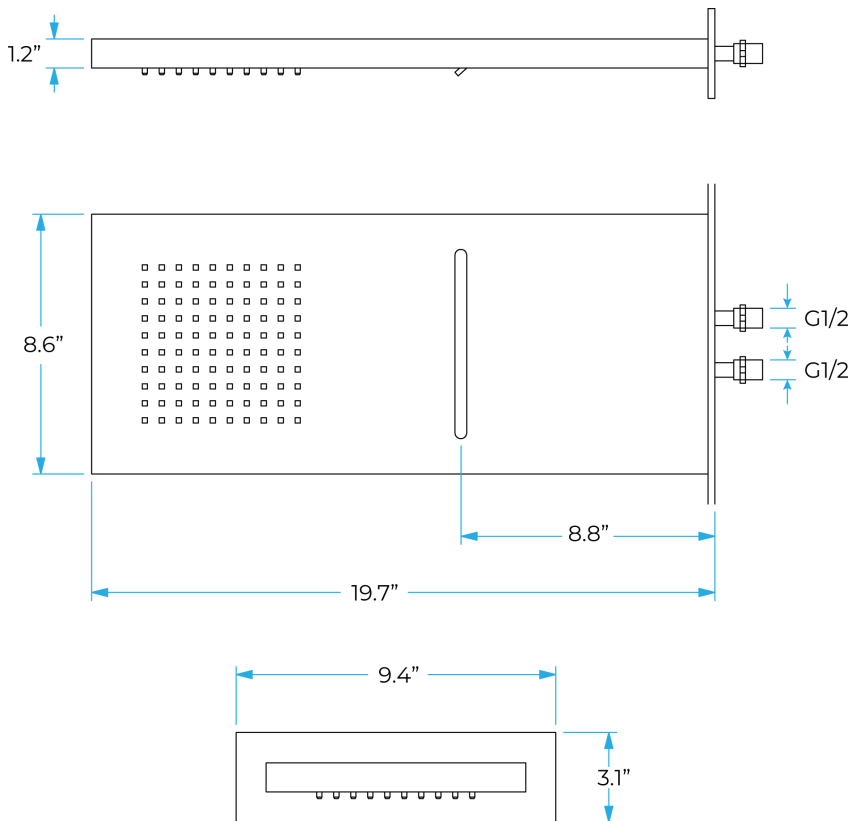

LEO CONTEMPORARY STYLE CHROME FINISH RAIN AND WATERFALL SHOWER HEAD WITH 3 WAY MIXER AND HANDHELD SHOWER SPECS

Specifications

- Finish: Chrome
- Features: Thermostatic 3 way control
- Showerhead Style: Rain Fall & Water Fall Shower head
- Warranty Mount Method: Wall Mount
- Connection: 1/2" US standard

Shower Head Size:

Flow Rate
2.5 GPM / 9.5 LPM (rain Shower);

Hand Shower Size:

The minimum required water pressure is 0.05 MPa (0.5 bar).
Flow rate 2.5 GPM (9.5 LPM).

Mixer Connection: